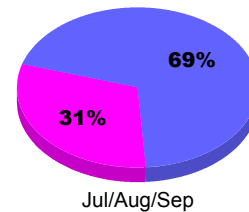

YTD Status Quo Clubs 2012-2013

Status Quo Clubs Compared to Status Quo Members

Legend: Status Quo Clubs (Cyan), Total Status Quo Members (Green)

MEMBERSHIP

Membership Results
2012-2013

Membership
2011-2012

Month	Net Memb Goal	Actual New Memb	Actual Dropped Memb	Gain/Loss of Memb	Gain/Loss of Memb
Jul/Aug/Sep		27	-33	-6	2
Totals		27	-33	-6	2

Membership Results 2012-2013

Goal, New, Dropped, Gain/Loss

Legend: Goal (Cyan), Actual (Green), Dropped (Yellow), Gain Loss (Magenta)

Comparison of Membership Gain/Loss

Current Year Compared to the Previous Year

Legend: Current Year (Cyan), Previous Year (Green)

Gender Comparison 2012-2013

Jul/Aug/Sep

Legend: Male (Blue), Female (Magenta)